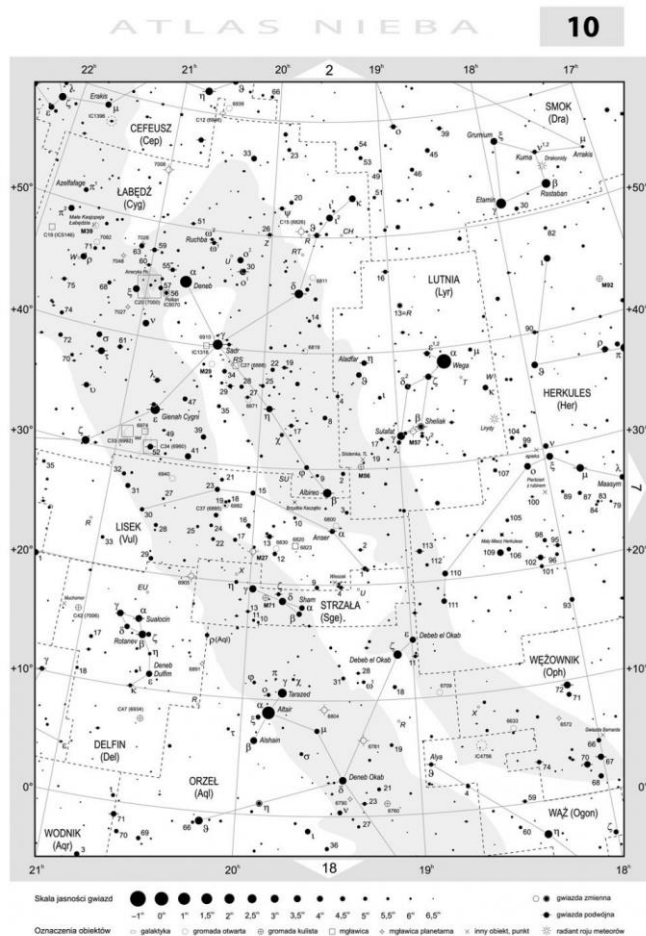

16th International Olympiad on Astronomy and Astrophysics

10th—20th August 2023, Chorzów, Poland

Sky Atlas explanation

22 June 2023

Before one of the rounds, the students will be given time to read the questions and prepare. During this period, they will have copies of a sky atlas (<https://sklep.pta.edu.pl/ksiazki/135-atlas-nieba-20000.html>) which they may consult if they wish (the atlas is just an aid for preparation if they want to refresh their memory, using it is not required to solve the tasks).

The maps and symbols are quite standard (as used for example in *Norton's* or *Uranometria*) and should not present any difficulties to anyone who has used a sky atlas or star chart before, however some labels are in Polish. Please explain the labels to your students in advance. (The general instructions given to the students will also include a section with this information.)

Map page

Constellation labels

The constellations are labelled in Polish with the IAU abbreviation below in brackets:

Next map indicators

Along the edges of the map are numbered arrows indicating the page number of the next map in that direction:

Map legend

Symbol	Polish	English
<p>-1^m 0^m 1^m</p>	Skala jasności gwiazd	Magnitude scale
	Oznaczenia obiektów	Object markers
	galaktyka	galaxy
	gromada otwarta	open cluster
	gromada kulista	globular cluster
	mgławica	nebula
	mgławica planetarna	planetary nebula
	inny obiekt, punkt	other object or point
	gwiazda zmienna	variable star
	gwiazda podwójna	double Star
	radiant roju meteorów	meteor shower radiant